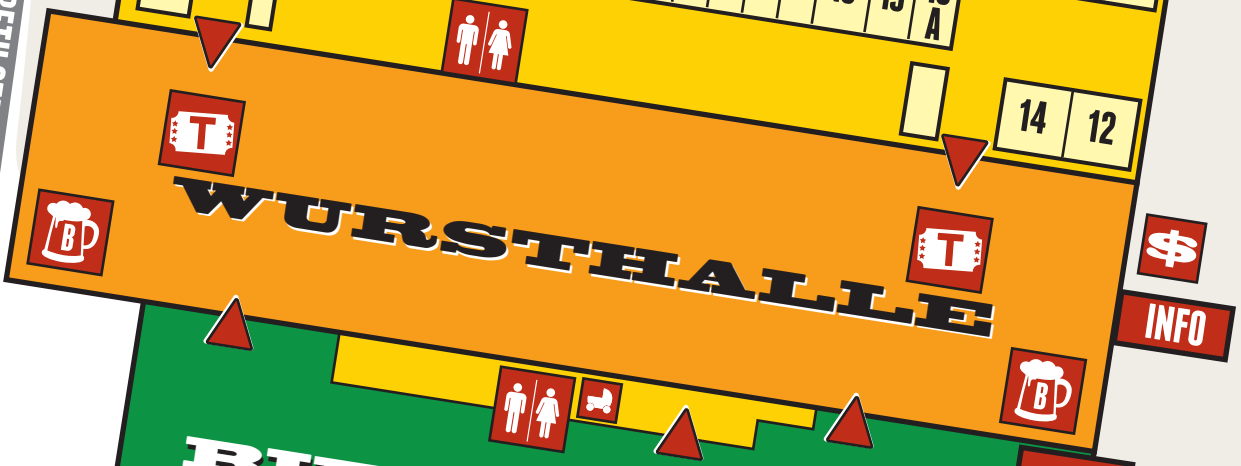

DAS KLEINE ZELT (LITTLE TENT)

DAS GROSSE ZELT (BIG TENT)

WURSTFEST GROUNDS ENTRANCE	WURSTHALLE ENTRANCE
PARKING	TICKET BOOTH
BEER BOOTH	DIAPER CHANGE
ATM	RESTROOM
FIRST AID	REDEEM ONLINE DRINK TICKETS

★ NEW BRAUNFELS, TEXAS ★

ELIZABETH STREET

LANDA STREET

LANDA PARK DRIVE

MILL POND

FOOD TRUCKS

CARNIVAL

Stelzenplatz

Stelzenhaus UPSTAIRS

BIERGARTEN

MUSIC STAGE

KNIGHTS OF COLUMBUS HALL

KNIGHTS OF COLUMBUS PARKING

ADDITIONAL PARKING AT STS. PETER AND PAUL CHURCH LOT ON SEGUIN ST.

4A NEW BRAUNFELS NOON LIONS CLUB PARKING

BRIDGE

MARKET DOWNSTAIRS

GATE #1

PURCHASED DRINK TICKETS ONLINE? REDEEM THEM HERE!